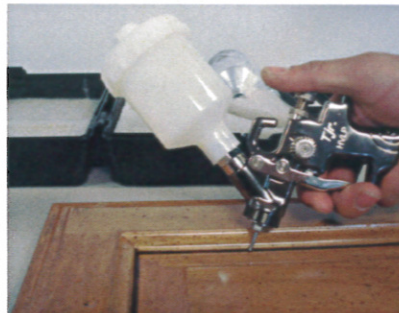

TECHLINE Tjr. GLAZE KIT

Glazing has never been so easy

The Glaze Tjr. kit from CAT is intended to give finishers the option of being able to spray their glaze on the surface-great for shading or lay a bead of material with precision. The New Glaze nozzle works without air and simply allows you to lay the smallest bead of material on your surface great for placing the glaze in raised door panels or special projects.

- The Most Precise Glazing Kit On The Market
- Save Time and Money, No More Wiping
- Low Air Consumption of 3.5CFM
- Teflon Needle Packing
- Air Adjusting Valve
- Plastic and Aluminum Twist Top Cups
- Great for Fine Finish Detailing and Touch-Ups
- Quick Easy Clean Up